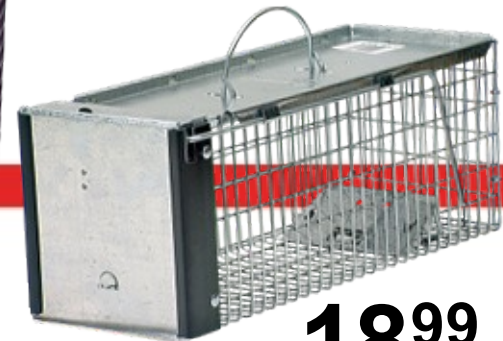

Ultra Bug Zapper

Uses 40 watt black light bulb to increase insect catch by 40 percent. Includes Sundown sensor which turns on the unit at night and off at daylight.

8710923