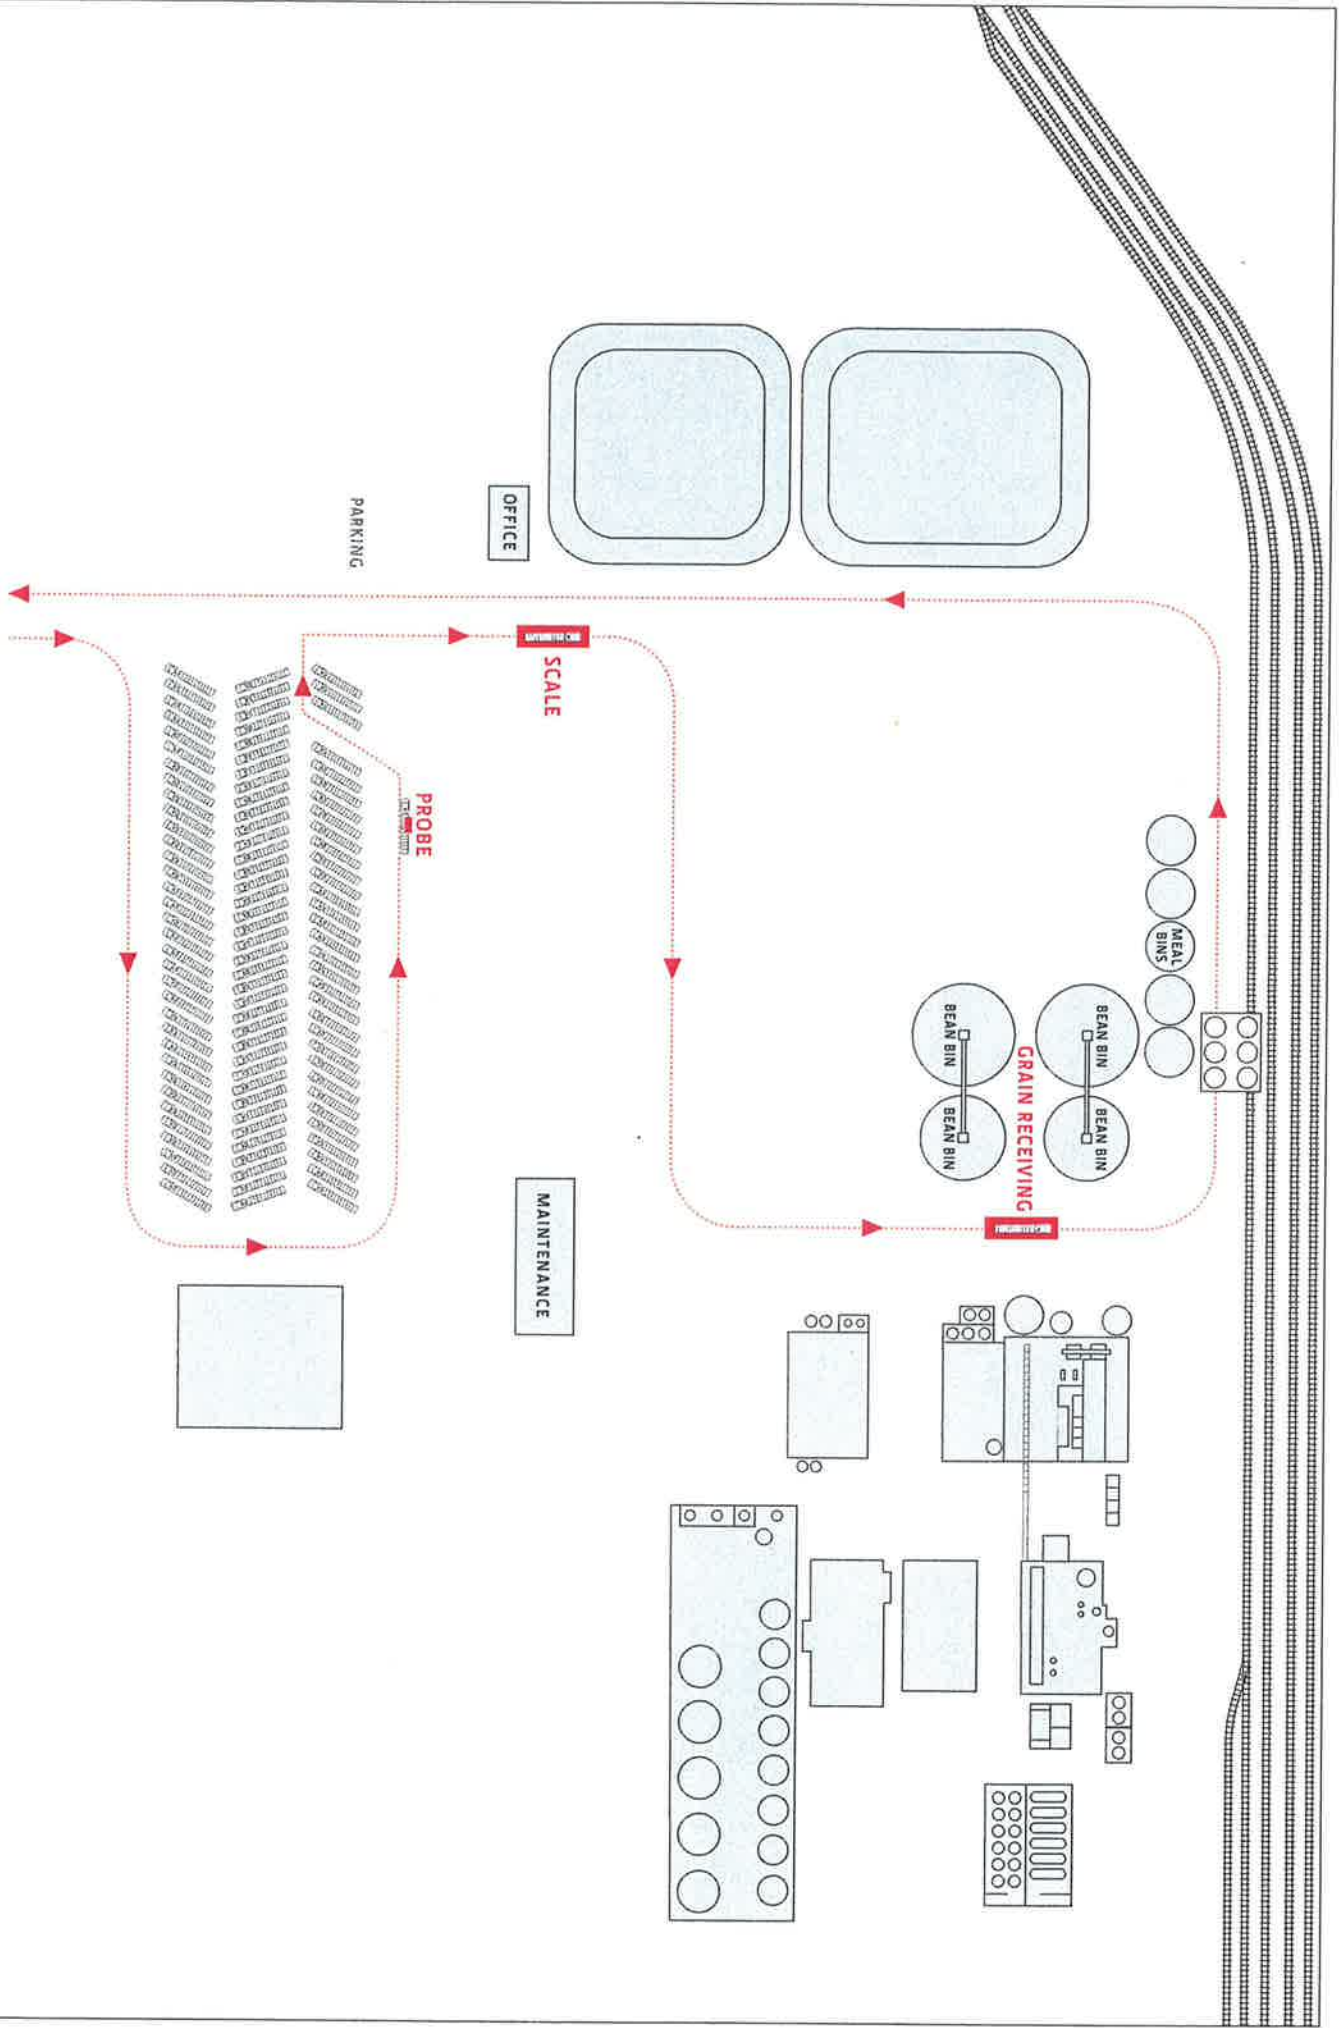

LD CLAYPOOL SITE MAP

ENTRANCE

STATE ROAD 15 SOUTH

OFFICE

PARKING

SCALE

PROBE

MAINTENANCE

GRAIN RECEIVING

MEAL BINS

BEAN BIN

BEAN BIN

BEAN BIN

BEAN BIN